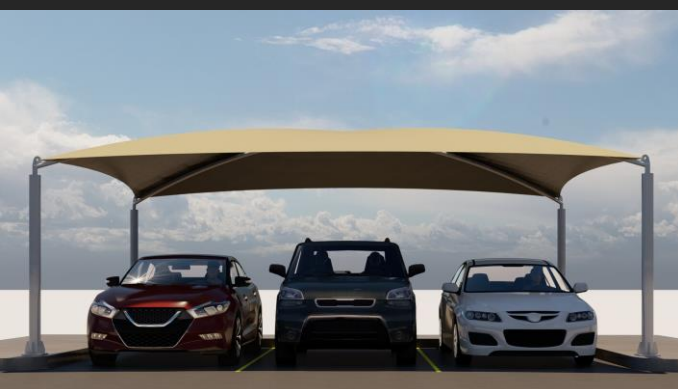

Parking Lot Structures
CAR PARK SHADES

CARAGE

*Cantilever Gazebo Shade
Cantilever Cone Shade
4 Columns Shade*

*Cantilever Arch Shade
Cantilever Hyper Shade
Wall Brackets Shade*

GS1

Slim Cantilever Gazebo Type 1

GS2

Slim Cantilever Gazebo Type 2

GS3

Slim Cantilever Gazebo Type 3

GS4

Gazebo Type

GS5

Cantilever Arch Shade – Bay Type