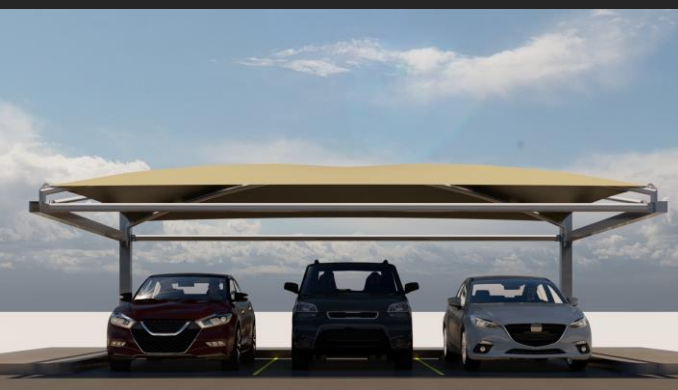

Parking Lot Structures
CAR PARK SHADES

CARAGE

*Cantilever Gazebo Shade
Cantilever Cone Shade
4 Columns Shade*

*Cantilever Arch Shade
Cantilever Hyper Shade
Wall Brackets Shade*

GS1

Slim Cantilever Gazebo Type 1

GS2

Slim Cantilever Gazebo Type 2

GS3

Slim Cantilever Gazebo Type 3

GS4

Gazebo Type

GS5

Cantilever Arch Shade – Bay Type