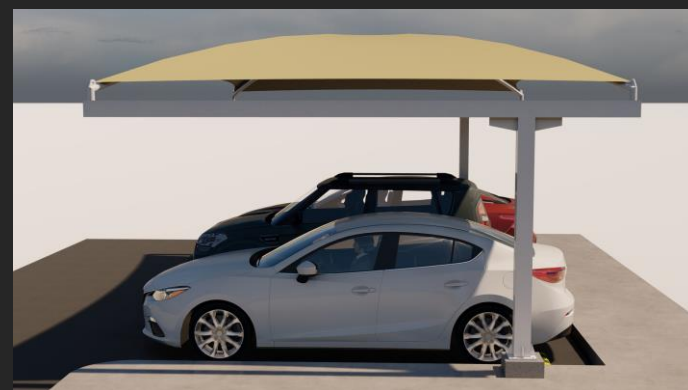

Parking Lot Structures
CAR PARK SHADES

CARAGE

*Cantilever Gazebo Shade
Cantilever Cone Shade
4 Columns Shade*

*Cantilever Arch Shade
Cantilever Hyper Shade
Wall Brackets Shade*

GS1

Slim Cantilever Gazebo Type 1

GS2

Slim Cantilever Gazebo Type 2

GS3

Slim Cantilever Gazebo Type 3

GS4

Gazebo Type

GS5

Cantilever Arch Shade – Bay Type