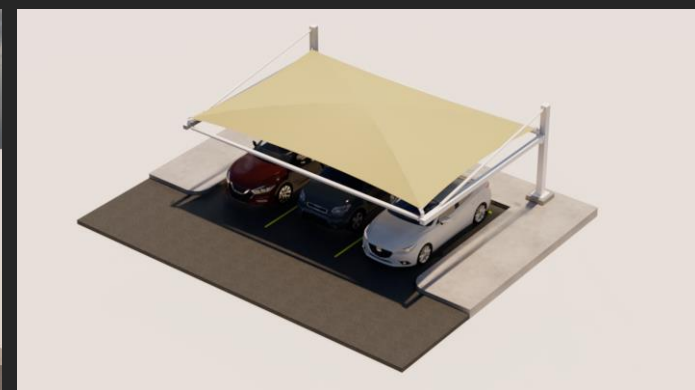

Parking Lot Structures
CAR PARK SHADES

CARAGE

*Cantilever Gazebo Shade
Cantilever Cone Shade
4 Columns Shade*

*Cantilever Arch Shade
Cantilever Hyper Shade
Wall Brackets Shade*

GS1

Slim Cantilever Gazebo Type 1

GS2

Slim Cantilever Gazebo Type 2

GS3

Slim Cantilever Gazebo Type 3

GS4

Gazebo Type

GS5

Cantilever Arch Shade – Bay Type