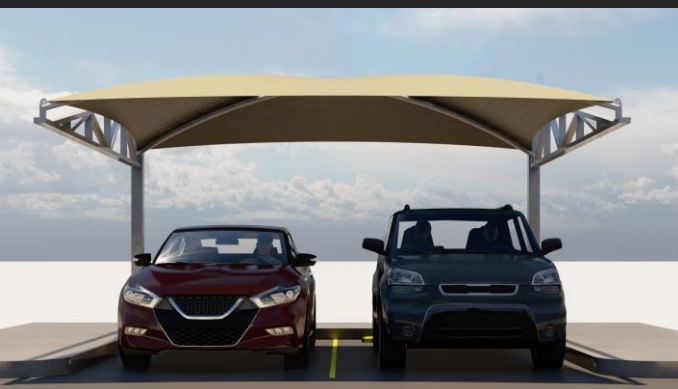

Parking Lot Structures
CAR PARK SHADES

CARAGE

*Cantilever Gazebo Shade
Cantilever Cone Shade
4 Columns Shade*

*Cantilever Arch Shade
Cantilever Hyper Shade
Wall Brackets Shade*

GS1

Slim Cantilever Gazebo Type 1

GS2

Slim Cantilever Gazebo Type 2

GS3

Slim Cantilever Gazebo Type 3

GS4

Gazebo Type

GS5

Cantilever Arch Shade – Bay Type