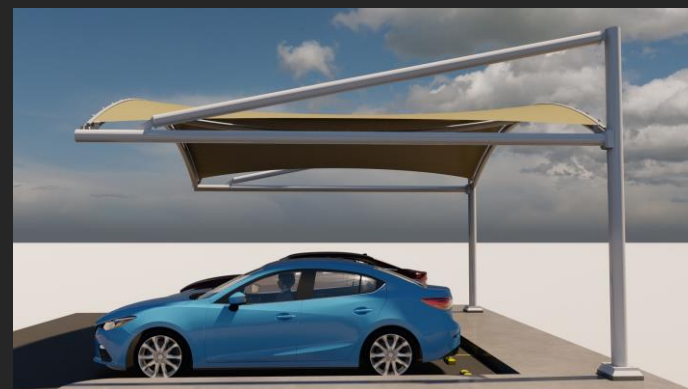

GS15

Cantilever Arch Shade – Barrel Type