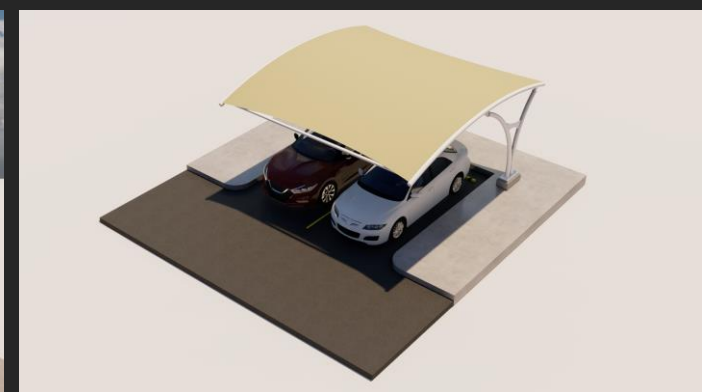

Parking Lot Structures
CAR PARK SHADES

CARAGE

*Cantilever Gazebo Shade
Cantilever Cone Shade
4 Columns Shade*

*Cantilever Arch Shade
Cantilever Hyper Shade
Wall Brackets Shade*

GS1

Slim Cantilever Gazebo Type 1

GS10

Cantilever Arch Shade – Delmon Type 2

GS11

Cantilever Arch Shade – Truss Type

GS12

Cantilever Arch Shade – Parallel Type

GS13

Cantilever Arch Shade – V Type 1