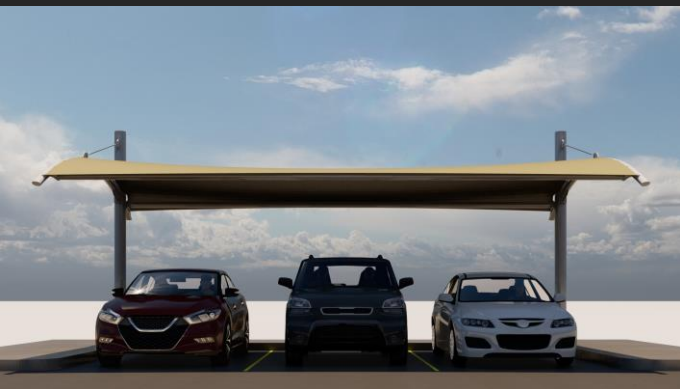

Parking Lot Structures
CAR PARK SHADES

CARAGE

*Cantilever Gazebo Shade
Cantilever Cone Shade
4 Columns Shade*

*Cantilever Arch Shade
Cantilever Hyper Shade
Wall Brackets Shade*

GS1

Slim Cantilever Gazebo Type 1

GS2

Slim Cantilever Gazebo Type 2

GS3

Slim Cantilever Gazebo Type 3

GS4

Gazebo Type

GS5

Cantilever Arch Shade – Bay Type