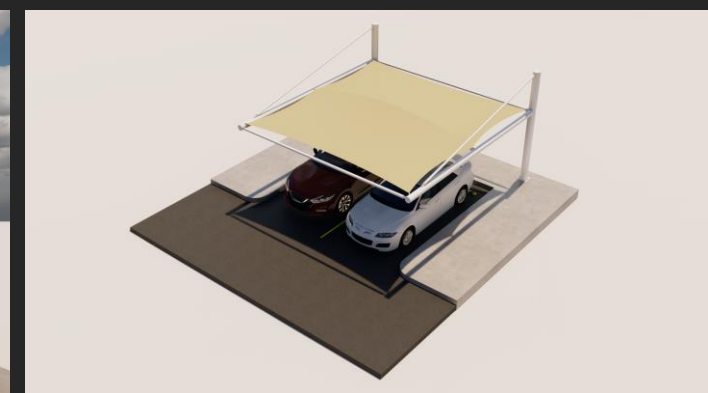

GS16

Cantilever Arch Shade – Leaf Type