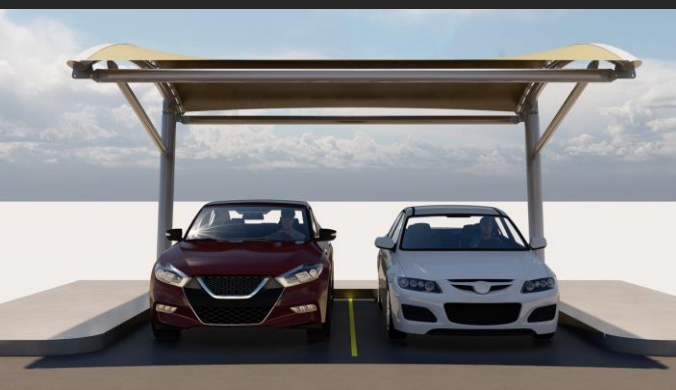

GS10

Cantilever Arch Shade – Delmon Type 2