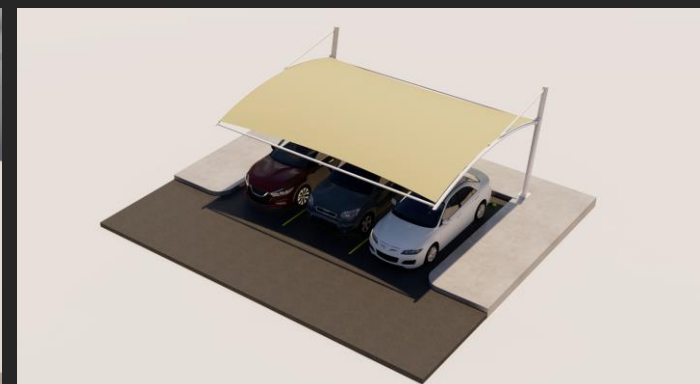

GS7

Cantilever Arch Shade – Reef Type 1