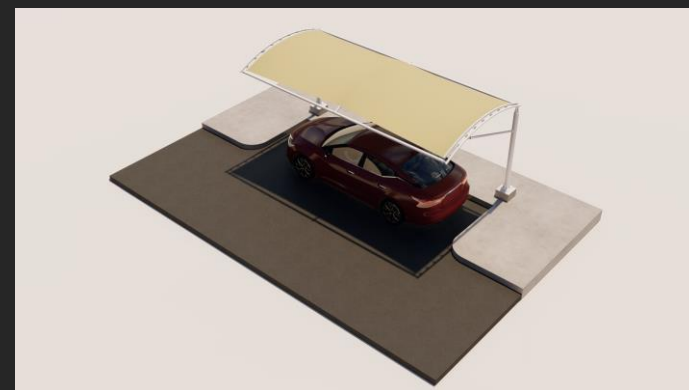

Parking Lot Structures
CAR PARK SHADES

CARAGE

*Cantilever Gazebo Shade
Cantilever Cone Shade
4 Columns Shade*

*Cantilever Arch Shade
Cantilever Hyper Shade
Wall Brackets Shade*

GS1

Slim Cantilever Gazebo Type 1

GS10

Cantilever Arch Shade – Delmon Type 2

GS11

Cantilever Arch Shade – Truss Type

GS12

Cantilever Arch Shade – Parallel Type

GS13

Cantilever Arch Shade – V Type 1