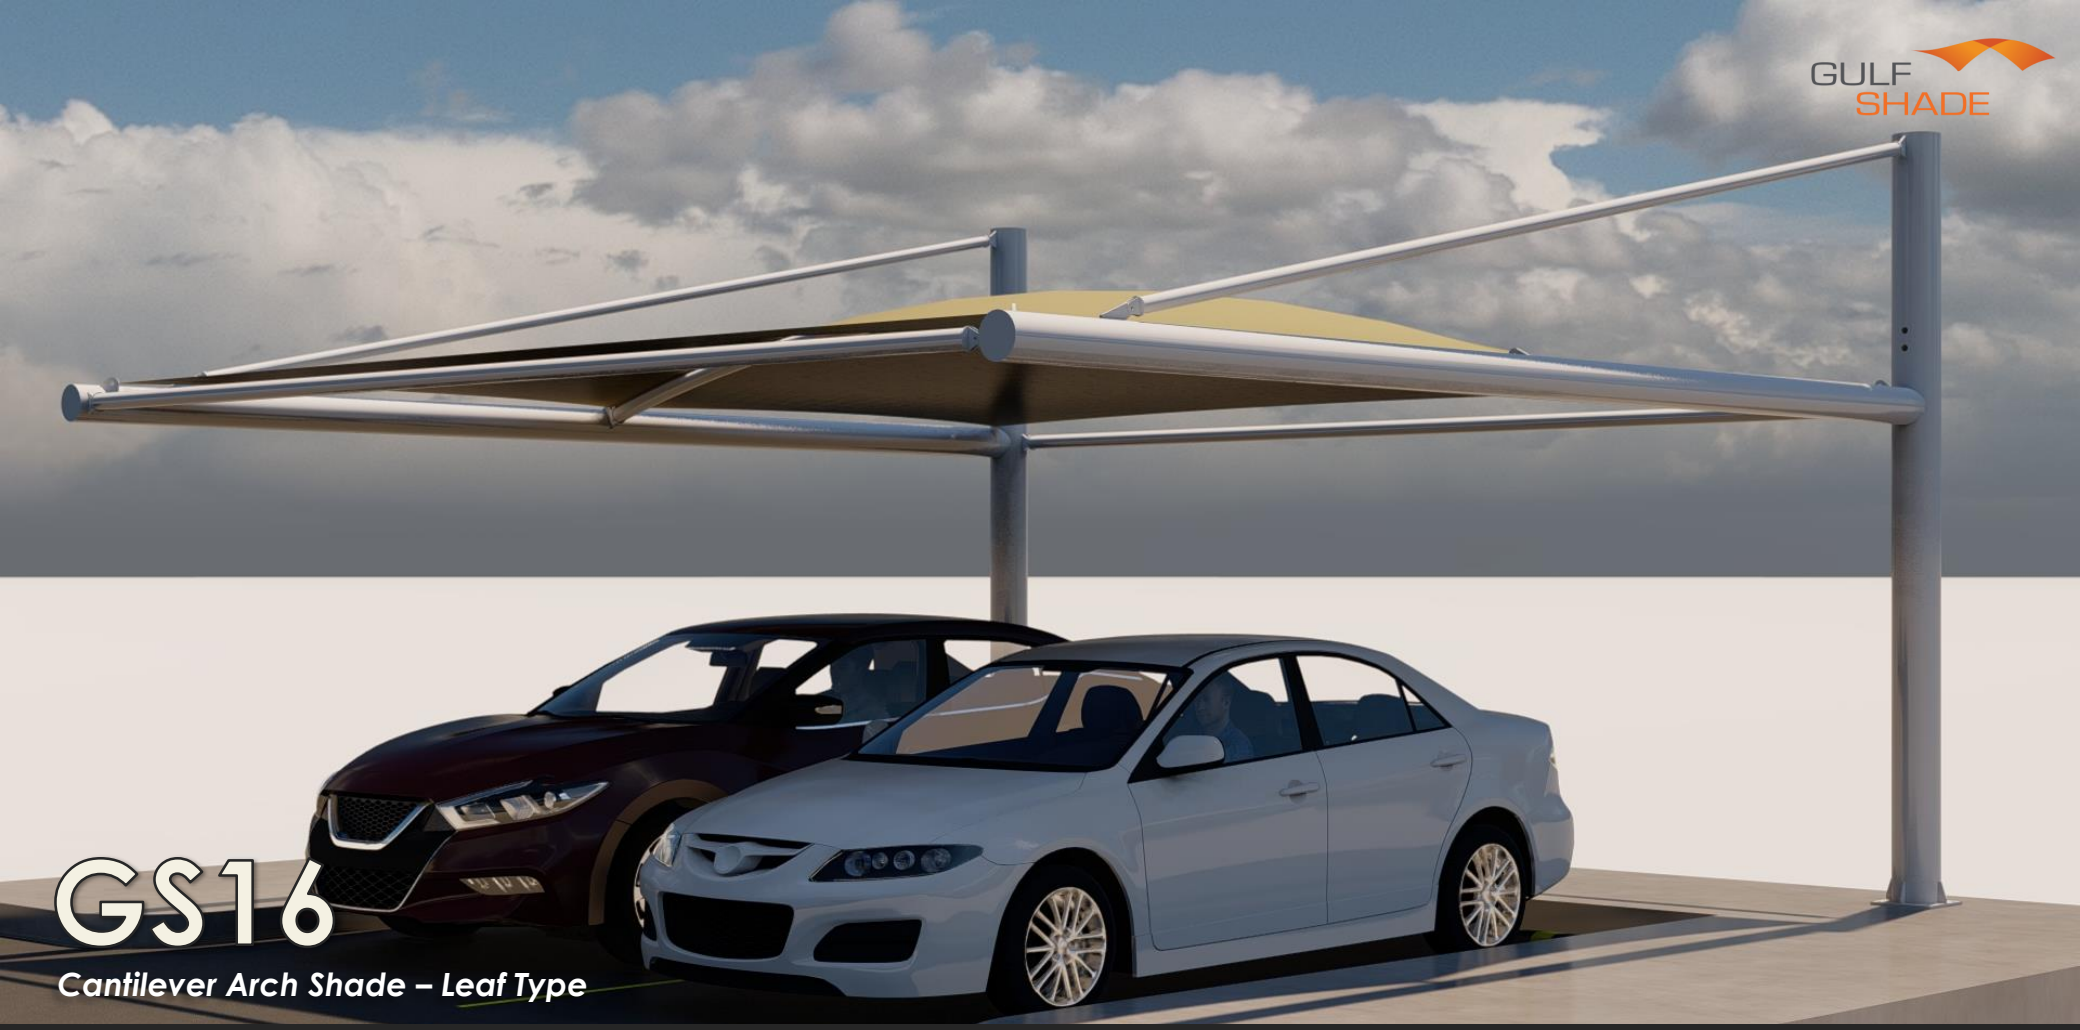

GS16

Cantilever Arch Shade – Leaf Type